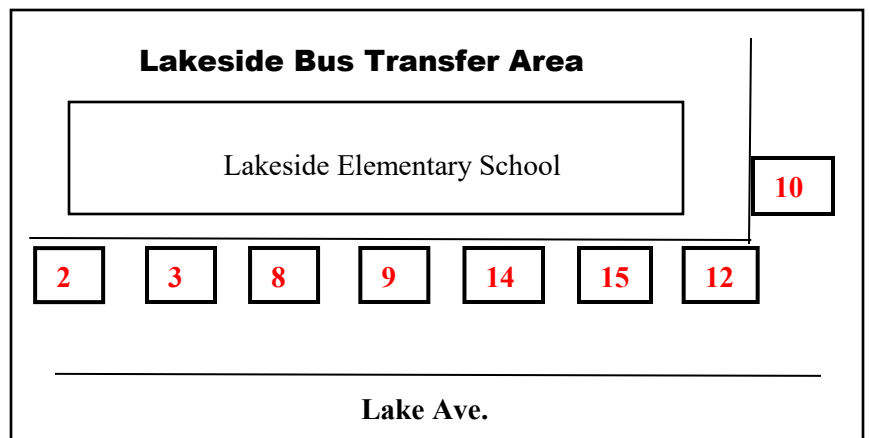

MORNING Bus Transfer Area High School / Lincoln 2021-2022

Transfer Buses Lincoln to Lakeside

2, 3, 8, 9, 12, 13, 14, 15, and 10 (Brownton bus)

Buses: 1, 5, 6, 7, 11, and 13 are drop and go buses in the morning. They do not go to Lakeside or 1st Lutheran.

Lakeside Bus Transfer Area

AFTER SCHOOL Bus Transfer Area High School / Lincoln Bus 2021-2022

Transfer Buses Lincoln to Lakeside

2, 3, 8, 9, 13, 14, 15, 12 and 10 (Brownton bus)

Buses: 1, 5, 6, 7, 11, and 13 are drop and go buses in the morning and Pick up. They do not go to Lakeside or 1st Lutheran.