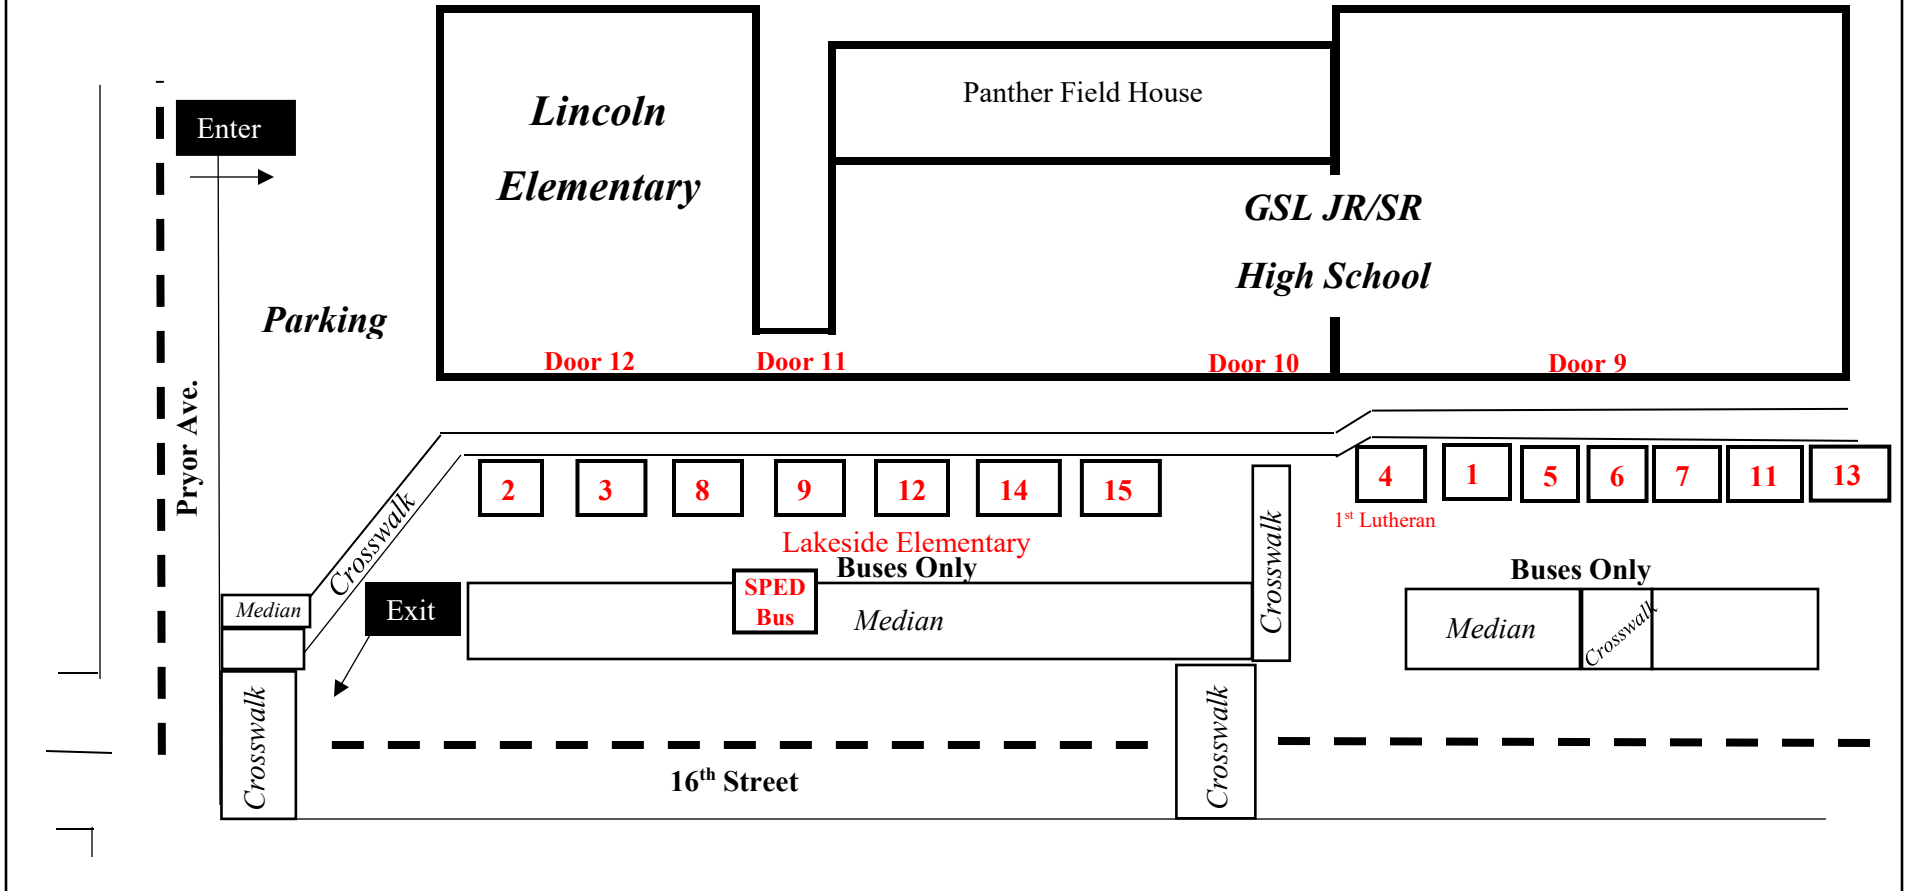

MORNING Bus Transfer Area High School / Lincoln 2021-2022

Transfer Buses Lincoln to Lakeside

2, 3, 8, 9, 12, 13, 14, 15, and 10 (Brownton bus)

Buses: 1, 5, 6, 7, 11, and 13 are drop and go buses in the morning. They do not go to Lakeside or 1st Lutheran.

Lakeside Bus Transfer Area

AFTER SCHOOL Bus Transfer Area High School / Lincoln Bus 2021-2022

Transfer Buses Lincoln to Lakeside

2, 3, 8, 9, 13, 14, 15, 12 and 10 (Brownton bus)

Buses: 1, 5, 6, 7, 11, and 13 are drop and go buses in the morning and Pick up. They do not go to Lakeside or 1st Lutheran.