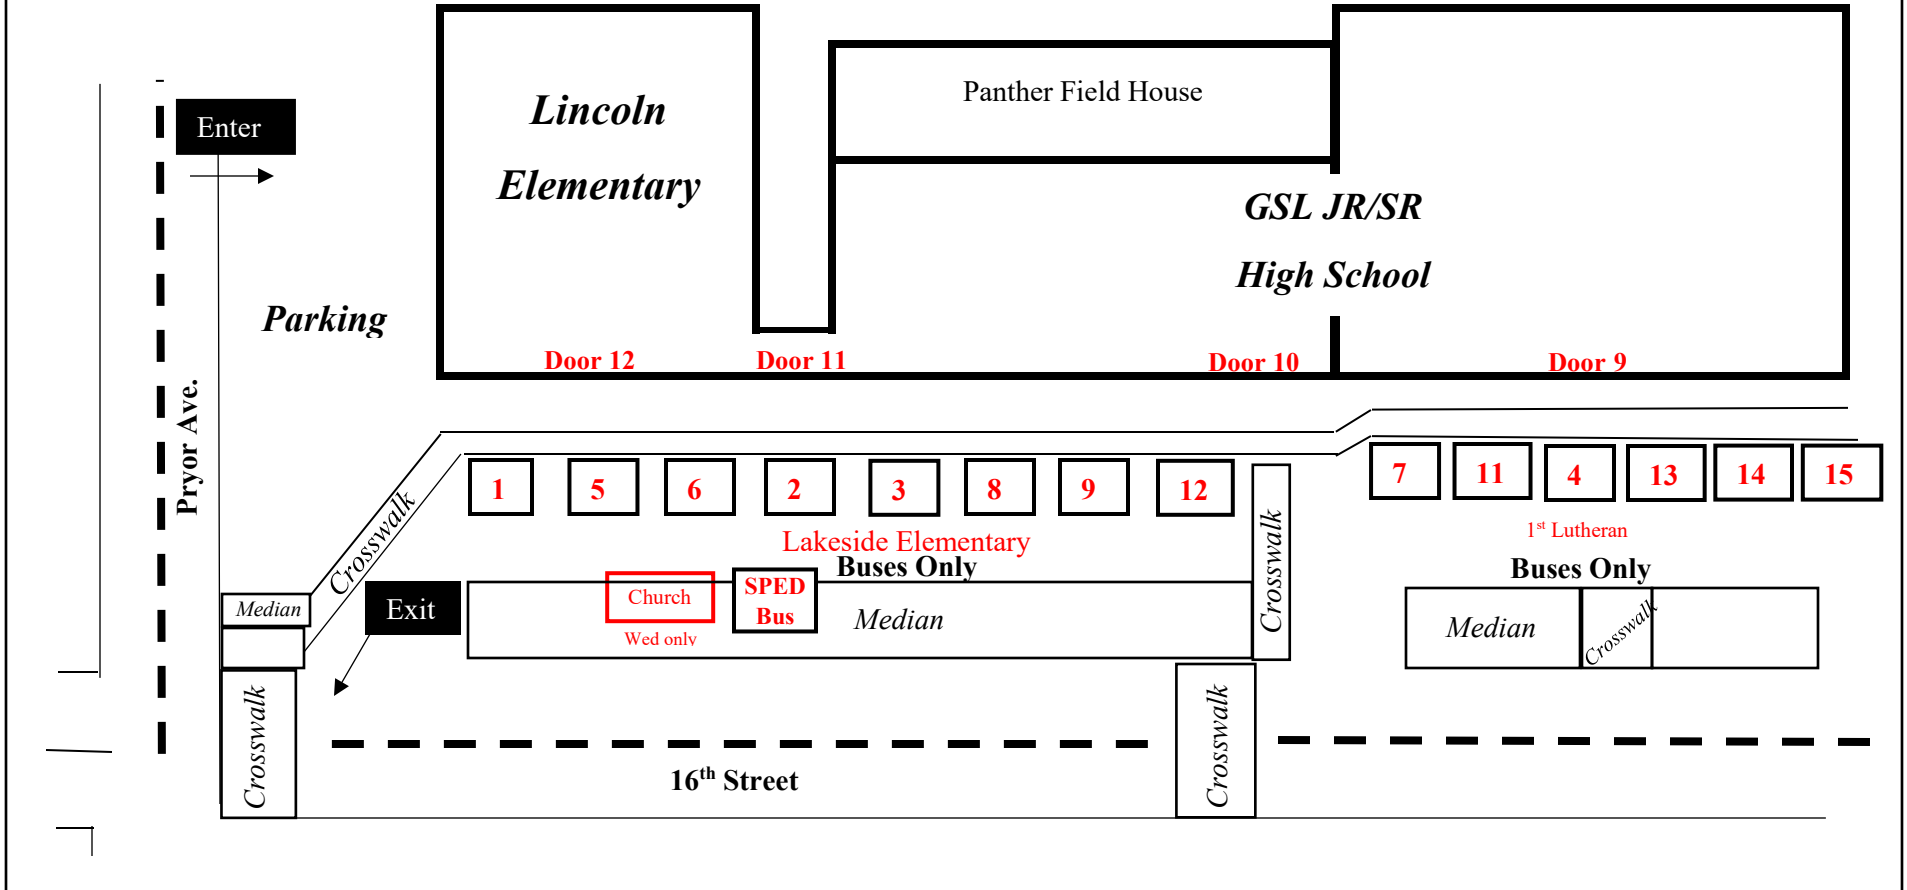

MORNING Bus Transfer Area High School / Lincoln 2021-2022

Transfer Buses Lincoln to Lakeside

2, 3, 8, 9, 12, 13, 14, 15, and 10 (Brownton bus)

Buses: 1, 5, 6, 7, 11, and 13 are drop and go buses in the morning. They do not go to Lakeside or 1st Lutheran.

Lakeside Bus Transfer Area

AFTER SCHOOL Bus Transfer Area High School / Lincoln Bus 2021-2022

Transfer Buses Lincoln to Lakeside

2, 3, 8, 9, 13, 14, 15, 12 and 10 (Brownton bus)

Buses: 1, 5, 6, 7, 11, and 13 are drop and go buses in the morning and Pick up. They do not go to Lakeside or 1st Lutheran.